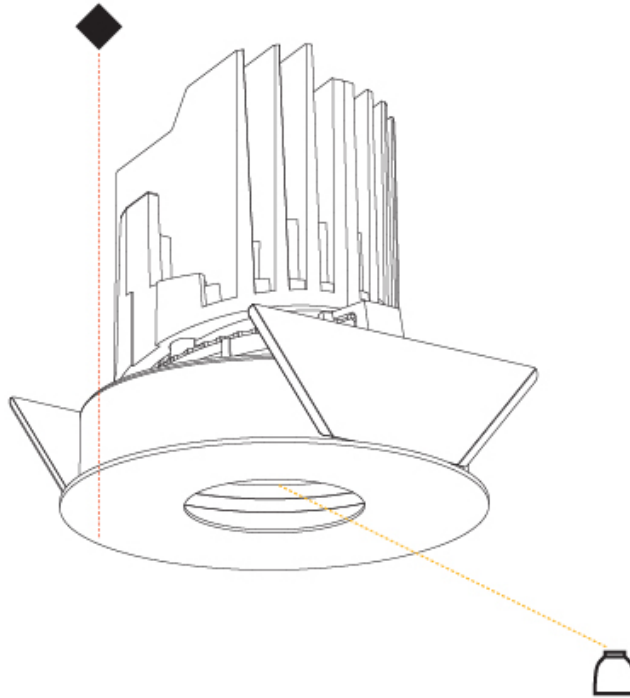

BIONIQ ROUND PINHOLE RECESSED

A37864-

For Color / Finish Chart & Symbology see Appendix or product page downloadable area.

	27K	35K	30K	40K	°K
Color Temperature	2700K	3500K	3000K	4000K	
Reflector	20	40	60		
	20°	40°	60°		

ORDER-EXAMPLE: °K
L3XXXX- 02 30K 20
Black 3000K 20°